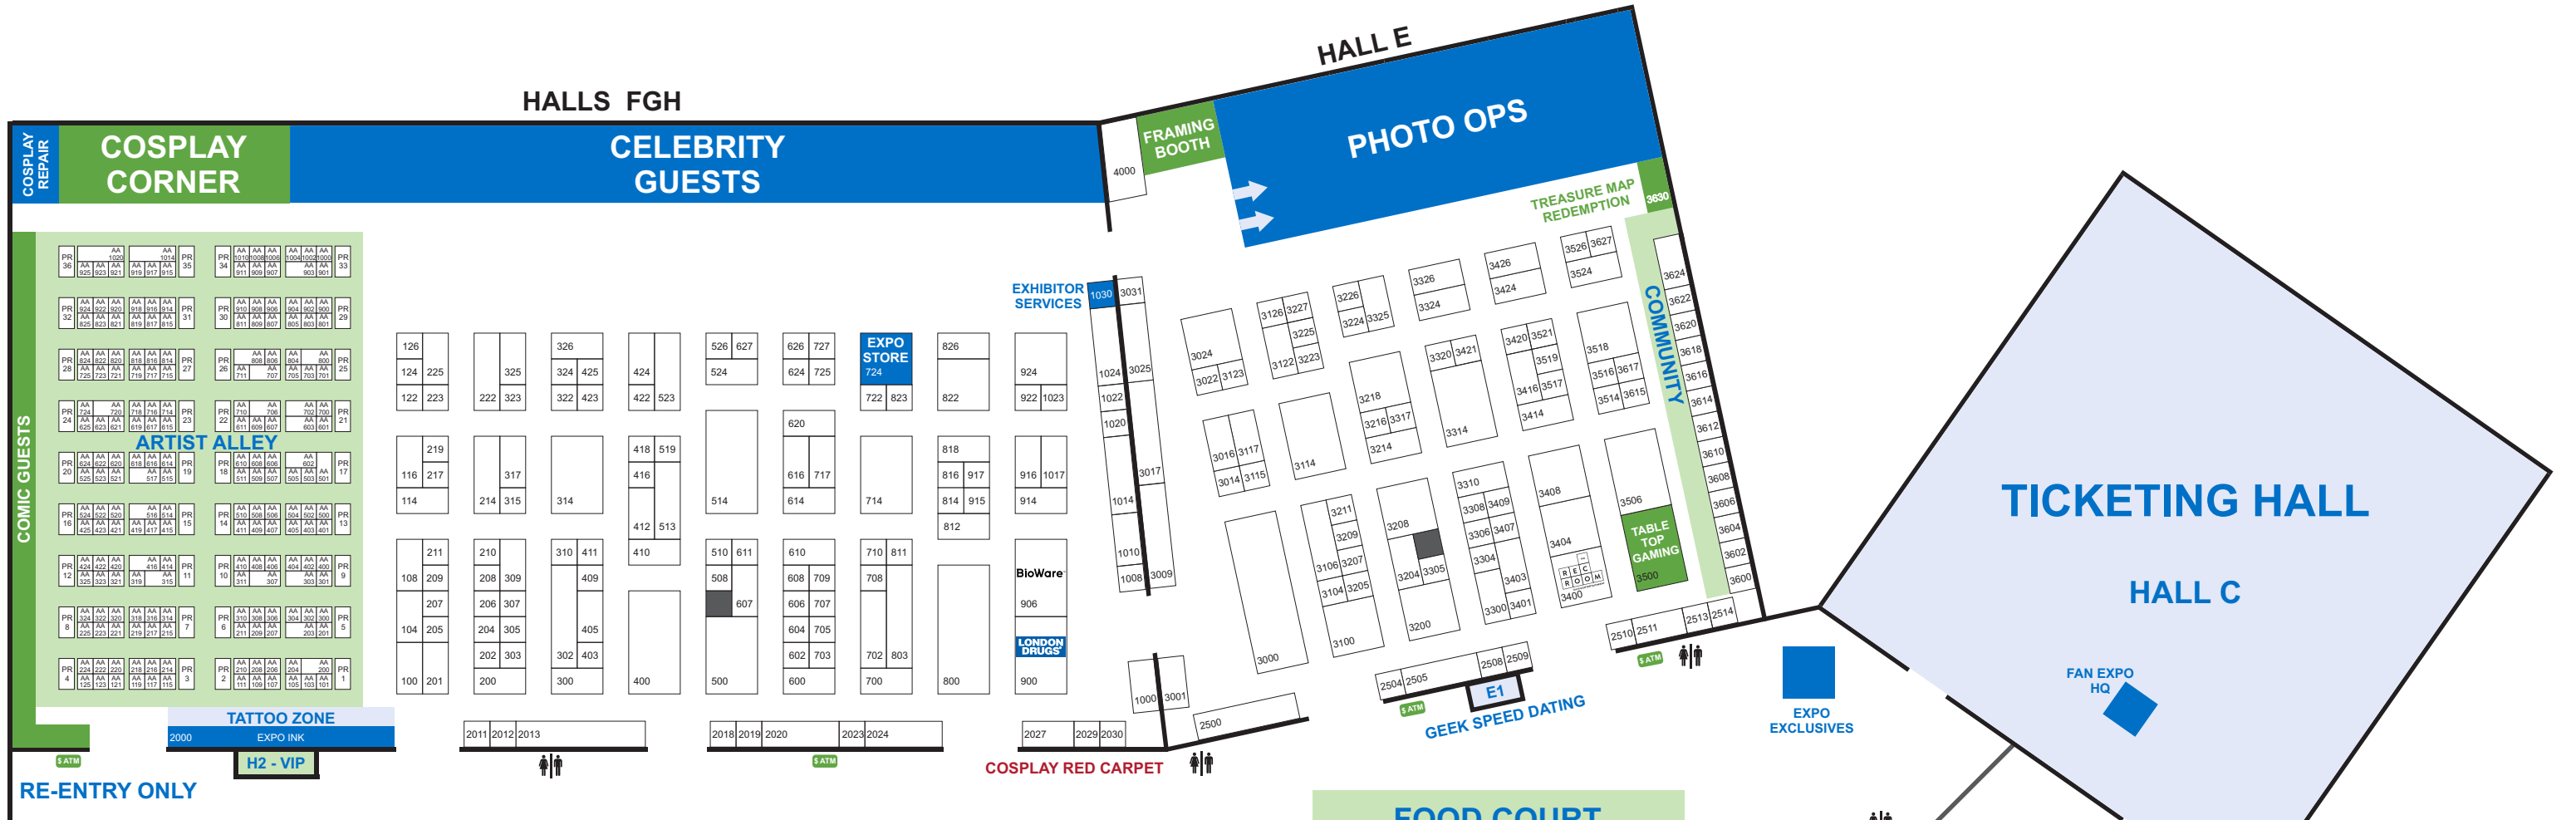

EDMONTON EXPO COMICS & ENTERTAINMENT

HALLS FGH

HALL E

*Floorplan subject to change without notice

- THEATRE 4 ROOM 107
- THEATRE 5 ROOM 108
- FAMILY ZONE ROOM 109

TELUS WORLD OF SCIENCE PLANETARIUM

SHOW ENTRANCE